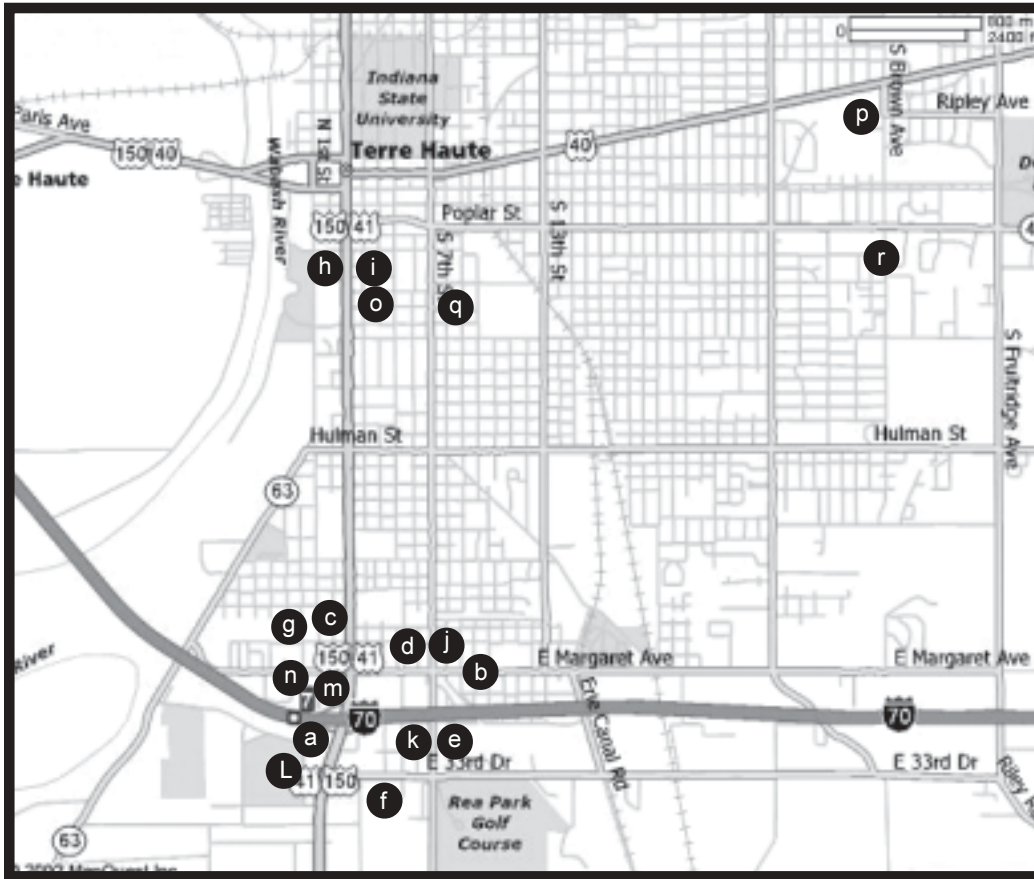

Senior Men's Bowling State Championship

HOTELS & MOTELS

- **a Best Western Terre Haute Inn & Suites**
  (812) 238-1461 or (800) 780-7234
- **b Comfort Suites**
  (812) 235-1770 or (800) 424-6423
- **c Ramada Limited**
  (812) 232-8006
- **d Drury Inn**
  (812) 238-1206 or (800) DRURY-INN
- **e Fairfield Inn**
  (812) 235-2444 or (800) 228-2800
- **f Holiday Inn/Holidome**
  (812) 232-6081 or (800) HOLIDAY
- **g Knights Inn**
  (812) 238-1586 or (800) 843-5644
- **h Days Inn**
  (812) 235-3333 or (800) 329-7466
- **i Mid Town Motel**
  (812) 232-0383

- **j EconoLodge**
  (812) 234-9931 or (800) 4-CHOICE
- **m Statesman Inn**
  (812) 232-9411
- **p Woodridge Motel**
  (812) 877-1571
- **k Pear Tree Inn**
  (812) 234-4268 or (800) AT-A-TREE
- **n Super 8 Lodge**
  (812) 232-4890 or (800) 800-8000
- **q Farrington B&B**
  (812) 238-0524
- **l Hampton Inn**
  (812) 242-2222 or (800) 426-7866
- **o Travelodge**
  (812) 232-7075
- **r Sycamore Farm B&B**
  (812) 877-9288